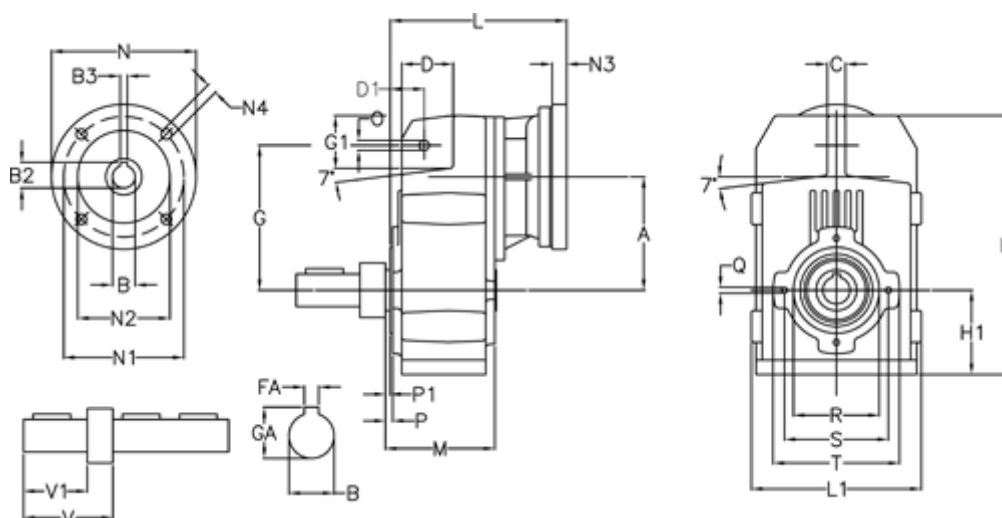

Article number: 29560503711230
 Description: Shaft mounted gear
 A512R-37,1-P80B5

Measures

A = 211.30	FA = 14	M = 163.0	Q = M12x19
B = 50	G = 278	N = 200	R = 180
B1 = 19	G1 = 105.5	N1 = 165	S = 215
B2 = 21.8	GA = 53.5	N2 = 130	T = 250
B3 = 6	H = 479.0	N4 = M10x20	V = 146.5
C = 20	H1 = 144.0	O = 22	V1 = 100
D = 93.5	L = 287.5	P = 8.5	
D1 = 65.0	L1 = 273	P1 = 4.5	